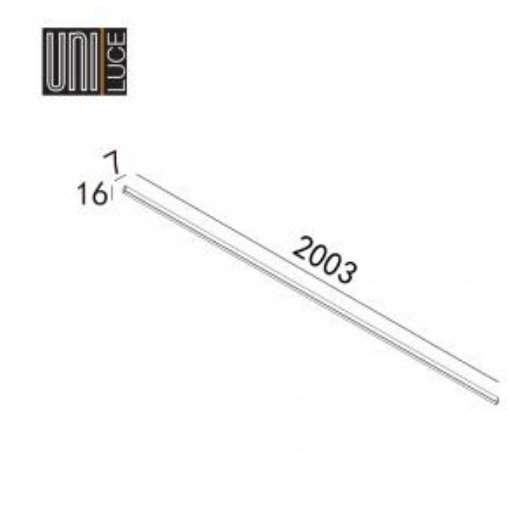

<https://uni-luce.com>

+39 339 505 5880

info@uni-luce.com

Via Monselice, 26, 20832 Desio

MB, Italy

MICRO LINE ON 2000

Available colors:

○ 499-W18VD

● 499-B18VD

Beam angle:

0°

LED Color:

3000K

System Power:

18W

CRI:

80

Lumen output:

1800lm

Location:

Interior

Fixation:

Ceiling

Installation:

Surface

Product dimension:

2003x7x16mm

Input:

42V

IP:

20

Class:

III