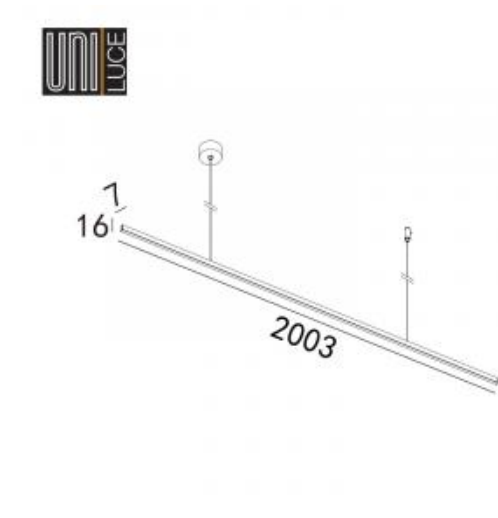

○ 497-W18VD

● 497-B18VD

Available colors:

Beam angle:

0°

LED Color:

3000K

System Power:

18W

CRI:

80

Lumen output:

1800lm

Location:

Interior

Fixation:

Ceiling

Installation:

Suspended

Product dimension:

2003x7x16mm

Input:

42V

IP:

20

Class:

III