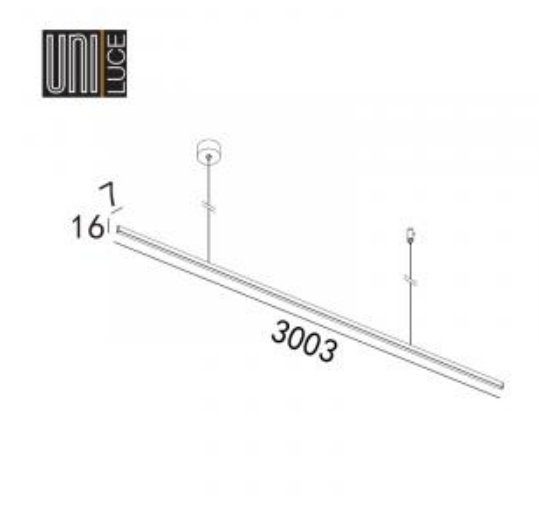

<https://uni-luce.com>
+39 339 505 5880
info@uni-luce.com

Via Monselice, 26, 20832 Desio
MB, Italy

MICRO PENDANT 3000

Available colors:

○ 497-B27VD

● 497-B27VD

Beam angle:

0°

LED Color:

3000K

System Power:

27W

CRI:

80

Lumen output:

2700lm

Location:

Interior

Fixation:

Ceiling

Installation:

Suspended

Product dimension:

3003x7x16mm

Input:

42V

IP:

20

Class:

III