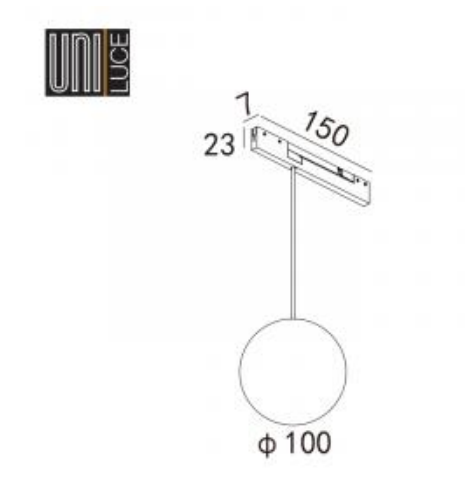

<https://uni-luce.com>

+39 339 505 5880

info@uni-luce.com

Via Monselice, 26, 20832 Desio

MB, Italy

MICRO SHAR SUSPENDED

Available colors:

○ 493-W5VD

Beam angle:

0°

LED Color:

3000K

System Power:

4,5W

CRI:

80

Lumen output:

754lm

Location:

Interior

Fixation:

Ceiling

Installation:

Suspended

Product dimension:

100mm 150x7x23mm

Input:

42V

IP:

20

Class:

III