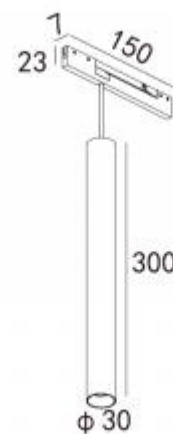

● 492-B5VD

Beam angle:

24°

LED Color:

3000K

System Power:

4,5W

CRI:

80

Lumen output:

671lm

Location:

Interior

Fixation:

Ceiling

Installation:

Suspended

Product dimension:

30x300mm 150x7x23mm

Input:

42V

IP:

20

Class:

III

<https://uni-luce.com>

+39 339 505 5880

info@uni-luce.com

Via Monselice, 26, 20832 Desio

MB, Italy

MICRO product family is the best example of minimalism and technology. Functionality and flexibility are the key words to describe MICRO family. Super slim track recessed in the ceiling and wall has flexible construction, due to L-shape accessories, the MICRO track can create a lot of different patterns in the room. Low voltage (42V) makes the track use safe. MICRO product family is extended by recessed, surface mounted, and pendant lamps. In addition, MICRO family is equipped with 1-10V DIM function. Maximum power of the power supply must not exceed 126W. MICRO lamps series has become a great addition to the essential range of MICRO track. MICRO lamps collection is presented by recessed and surface mounted liners, suspended and wall lamps. The wide range of the MICRO product family is united by one essential feature: MICRO range is the most miniature creature in the UNI LUCE collection.