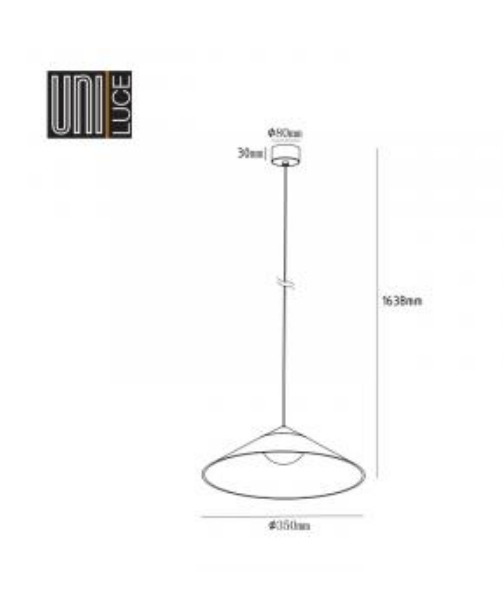

<https://uni-luce.com>

+39 339 505 5880

info@uni-luce.com

Via Monselice, 26, 20832 Desio

MB, Italy

MIRACLE L

Available colors:

○ 632-TG12

● 632-SG12

Beam angle:

L°

LED Color:

3000K

System Power:

11,5W

Lumen output:

550lm

Material:

acrylic

Location:

Interior

Fixation:

Ceiling

Installation:

Suspended

Product dimension:

350x1638mm

Input:

220-240V 50\60Hz

IP:

20

Class:

I