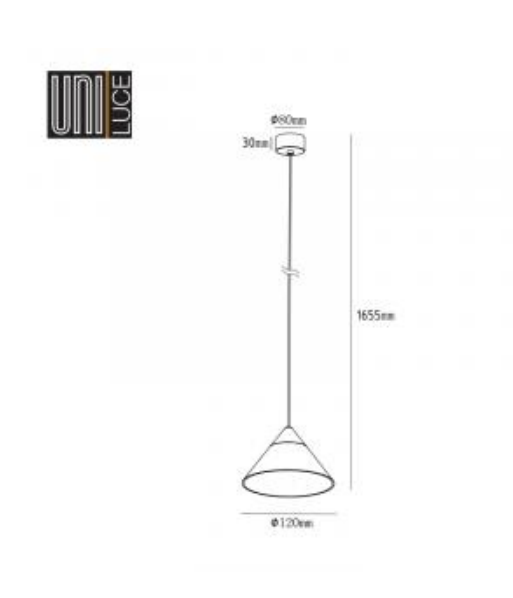

<https://uni-luce.com>

+39 339 505 5880

info@uni-luce.com

Via Monselice, 26, 20832 Desio

MB, Italy

MIRACLE M

Available colors:

○ 632-TG8

● 632-SG8

Beam angle:

L°

LED Color:

3000K

System Power:

8W

Lumen output:

463lm

Material:

acrylic

Location:

Interior

Fixation:

Ceiling

Installation:

Suspended

Product dimension:

120x1655mm

Input:

220-240V 50\60Hz

IP:

20

Class:

I