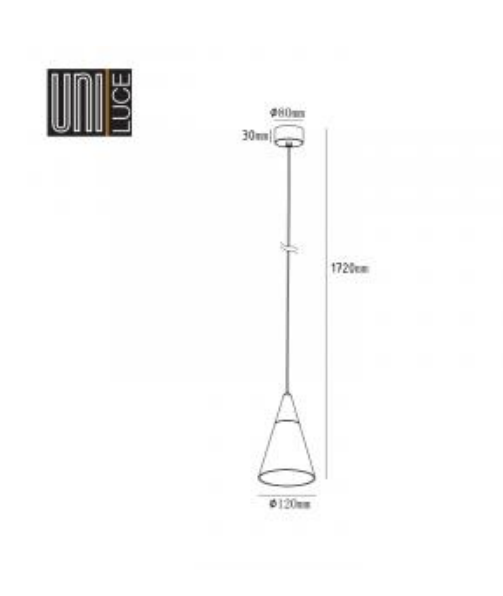

<https://uni-luce.com>
+39 339 505 5880
info@uni-luce.com

Via Monselice, 26, 20832 Desio
MB, Italy

MIRACLE S

Available colors:

○ 632-TG6

● 632-SG6

Beam angle:

L°

LED Color:

3000K

System Power:

6W

Lumen output:

200lm

Material:

acrylic

Location:

Interior

Fixation:

Ceiling

Installation:

Suspended

Product dimension:

120x1720mm

Input:

220-240V 50\60Hz

IP:

20

Class:

I