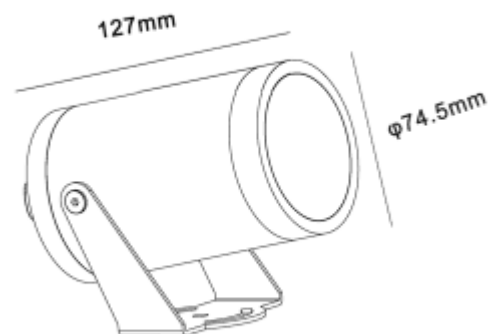

<https://uni-luce.com>  
+39 339 505 5880  
info@uni-luce.com

Via Monselice, 26, 20832 Desio  
MB, Italy

MON 7 M

Available colors:	● 20101-B12 ● 20101-DGR12 ○ 20101-BN12
Beam angle:	15° 24° 36° 50°
LED Color:	2700K 3000K 4000K 6000K
System Power:	12.5W
CRI:	90
Lumen output:	1609lm
Material:	aluminium, glass
Location:	Exterior lamps
Fixation:	Exterior
Installation:	Floodlight
Product dimension:	diam62.5x112.5mm
Input:	220-240V 50/60HZ
IP:	65
Class:	III
DIM Option:	DALI 1-10V
IK:	08

<https://uni-luce.com>

+39 339 505 5880

[info@uni-luce.com](mailto:info@uni-luce.com)

Via Monselice, 26, 20832 Desio

MB, Italy

MON is ideal for lighting walkways, for accentuating trees or sculptures, or for highlighting a façade or garden feature. It combines a compact cylindrical design with great agility, making MON a highly flexible solution with only a subtle presence. MON comes on a pin as standard and can be installed on the base or pole with 250, 500 or 750mm. Honeycomb or optical shade are available for choice to add more unique light effect to the lamp. MON comes in 6 different sizes for choice.