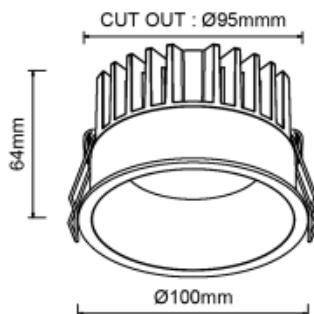

<https://uni-luce.com>
+39 339 505 5880
info@uni-luce.com

Via Monselice, 26, 20832 Desio
MB, Italy

MONITOR 15 S 100 SMD

Available colors:	○ 23224-W15-100 ● 23224-B15-100
Beam angle:	55°
LED Color:	2700K 3000K 4000K 6000K
System Power:	15W
CRI:	90
Lumen output:	1800lm
Material:	aluminium
Location:	Interior
Fixation:	Ceiling
Installation:	Recessed
Product dimension:	diam65mm
Cut hole size:	diam100x64mm
Input:	220-240V 50/60HZ
IP:	65
Class:	III
DIM Option:	DALI 1-10V DTW TD

<https://uni-luce.com>

+39 339 505 5880

info@uni-luce.com

Via Monselice, 26, 20832 Desio

MB, Italy

MONITOR collection is all about functionality. The perfect light effect creates a uniform illumination. The collection comes in 4 sizes with 15W, 20W and 30W and 40W with clear and frosted glass for option. IP65 makes it possible to use the lamp for wet zones where additional water resistance is required.