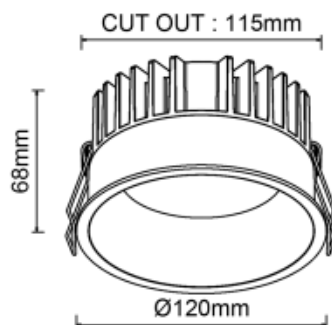

System Power:

20W

CRI:

90

Lumen output:

2400lm

Material:

aluminium

Location:

Interior

Fixation:

Ceiling

Installation:

Recessed

Product dimension:

diam115mm

Cut hole size:

diam120x68mm

Input:

220-240V 50/60HZ

IP:

65

Class:

III

DIM Option:

DALI 1-10V DTW TD

<https://uni-luce.com>

+39 339 505 5880

[info@uni-luce.com](mailto:info@uni-luce.com)

Via Monselice, 26, 20832 Desio

MB, Italy

MONITOR collection is all about functionality. The perfect light effect creates a uniform illumination. The collection comes in 4 sizes with 15W, 20W and 30W and 40W with clear and frosted glass for option. IP65 makes it possible to use the lamp for wet zones where additional water resistance is required.