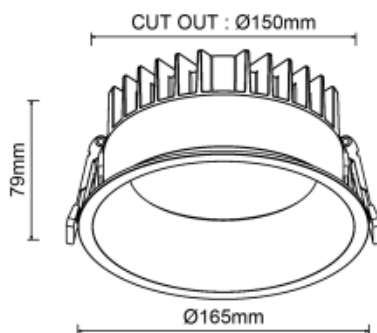

<https://uni-luce.com>

+39 339 505 5880

info@uni-luce.com

Via Monselice, 26, 20832 Desio

MB, Italy

MONITOR 30 L 165 COB

Available colors:

○ 23222-W30-165

● 23222-B30-165

Beam angle:

80°

LED Color:

2700K 3000K 4000K 6000K

System Power:

30W

CRI:

90

Lumen output:

3600lm

Material:

aluminium

Location:

Interior

Fixation:

Ceiling

Installation:

Recessed

Product dimension:

diam150mm

Cut hole size:

diam165x79mm

Input:

220-240V 50/60HZ

IP:

65

Class:

III

DIM Option:

DALI 1-10V DTW TD