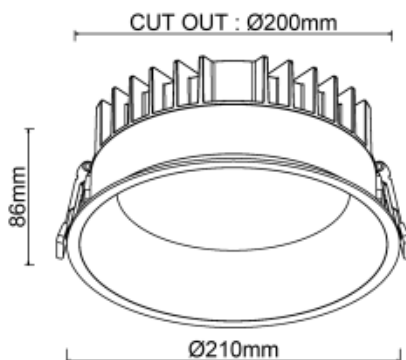

<https://uni-luce.com>

+39 339 505 5880

info@uni-luce.com

Via Monselice, 26, 20832 Desio

MB, Italy

MONITOR 40 XL 210 COB

Available colors:

○ 23223-W40-210

● 23223-B40-210

Beam angle:

80°

LED Color:

2700K 3000K 4000K 6000K

System Power:

40W

CRI:

90

Lumen output:

4800lm

Material:

aluminium

Location:

Interior

Fixation:

Ceiling

Installation:

Recessed

Product dimension:

diam200mm

Cut hole size:

diam210x86mm

Input:

220-240V 50/60HZ

IP:

65

Class:

III

DIM Option:

DALI 1-10V DTW TD