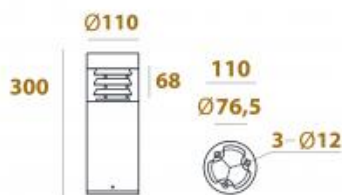

<https://uni-luce.com>
+39 339 505 5880
info@uni-luce.com

Via Monselice, 26, 20832 Desio
MB, Italy

MONTURE 300

Available colors:

-  471-B8
-  471-GR8
-  471-DGR8

Beam angle: 0°
LED Color: 3000K 6000K
System Power: 8W
Material: die-casting powder coating aluminum
Location: Exterior
Fixation: Bollards
Product dimension: 110x300mm
Input: 120-240V 50\60Hz
IP: 65
Class: II
Material reflector: PMMA
Light Source: SMD3535

<https://uni-luce.com>

+39 339 505 5880

info@uni-luce.com

Via Monselice, 26, 20832 Desio

MB, Italy

The unique design of this bollard and the positioning of the 6W Powerled results in maximum beam spread and a powerful play of light, providing an expressive and architectural touch to your project. The MONTURE can be installed on any hard surface. 2 versions: standard and side version are available for choice. Both are available in 3 heights, in both black, alu grey and dark grey.