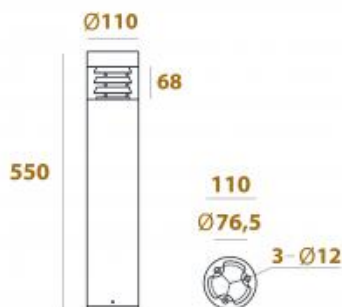

<https://uni-luce.com>
+39 339 505 5880
info@uni-luce.com

Via Monselice, 26, 20832 Desio
MB, Italy

MONTURE 550

Available colors:

-  472-B8
-  472-GR8
-  472-DGR8

Beam angle: 0°
LED Color: 3000K 6000K
System Power: 8W
Material: die-casting powder coating aluminum
Location: Exterior
Fixation: Bollards
Product dimension: 110x550mm
Input: 120-240V 50\60Hz
IP: 65
Class: II
Material reflector: PMMA
Light Source: SMD3535

<https://uni-luce.com>

+39 339 505 5880

info@uni-luce.com

Via Monselice, 26, 20832 Desio

MB, Italy

The unique design of this bollard and the positioning of the 6W Powerled results in maximum beam spread and a powerful play of light, providing an expressive and architectural touch to your project. The MONTURE can be installed on any hard surface. 2 versions: standard and side version are available for choice. Both are available in 3 heights, in both black, alu grey and dark grey.