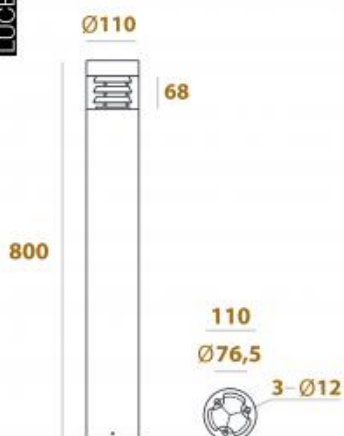

<https://uni-luce.com>

+39 339 505 5880

info@uni-luce.com

Via Monselice, 26, 20832 Desio

MB, Italy

MONTURE 800

● 473-B8

Available colors:

● 473-GR8

● 473-DGR8

Beam angle: 0°

LED Color: 3000K 6000K

System Power: 8W

Material: die-casting powder coating aluminum

Location: Exterior

Fixation: Bollards

Product dimension: 110x800mm

Input: 120-240V 50\60Hz

IP: 65

Class: II

Material reflector: PMMA

Light Source: SMD3535