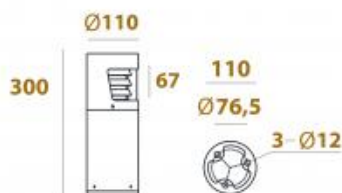

MONTURE SIDE 300

Available colors:

● 474-B8

● 474-GR8

● 474-DGR8

Beam angle: 0°

LED Color: 3000K 6000K

System Power: 8W

Material: die-casting powder coating aluminum

Location: Exterior

Fixation: Bollards

Product dimension: 110x300mm

Input: 120-240V 50\60Hz

IP: 65

Class: II

Material reflector: PMMA

Light Source: SMD3535