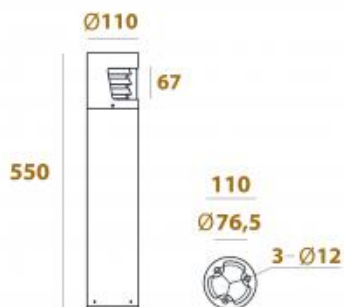

<https://uni-luce.com>
+39 339 505 5880
info@uni-luce.com

Via Monselice, 26, 20832 Desio
MB, Italy

MONTURE SIDE 550

Available colors:

-  475-B8
-  475-GR8
-  475-DGR8

Beam angle: 0°
LED Color: 3000K 6000K
System Power: 8W
Material: die-casting powder coating aluminum
Location: Exterior
Fixation: Bollards
Product dimension: 110x550mm
Input: 120-240V 50\60Hz
IP: 65
Class: II
Material reflector: PMMA
Light Source: SMD3535

<https://uni-luce.com>

+39 339 505 5880

info@uni-luce.com

Via Monselice, 26, 20832 Desio

MB, Italy

The unique design of this bollard and the positioning of the 6W Powerled results in maximum beam spread and a powerful play of light, providing an expressive and architectural touch to your project. The MONTURE can be installed on any hard surface. 2 versions: standard and side version are available for choice. Both are available in 3 heights, in both black, alu grey and dark grey.