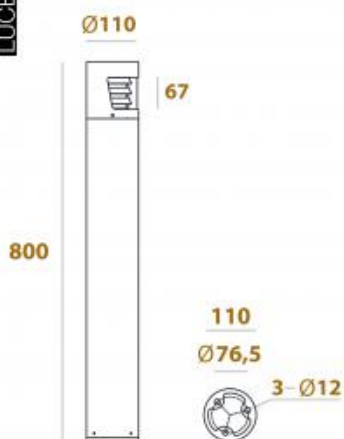

## MONTURE SIDE 800

Available colors:

-  476-B8
-  476-GR8
-  476-DGR8

Beam angle: 0°  
LED Color: 3000K 6000K  
System Power: 8W  
Material: die-casting powder coating aluminum  
Location: Exterior  
Fixation: Bollards  
Product dimension: 110x800mm  
Input: 120-240V 50\60Hz  
IP: 65  
Class: II  
Material reflector: PMMA  
Light Source: SMD3535

<https://uni-luce.com>

+39 339 505 5880

[info@uni-luce.com](mailto:info@uni-luce.com)

Via Monselice, 26, 20832 Desio

MB, Italy

The unique design of this bollard and the positioning of the 6W Powerled results in maximum beam spread and a powerful play of light, providing an expressive and architectural touch to your project. The MONTURE can be installed on any hard surface. 2 versions: standard and side version are available for choice. Both are available in 3 heights, in both black, alu grey and dark grey.