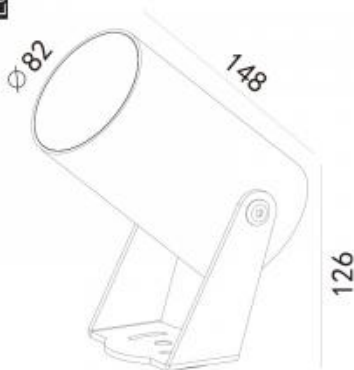

● 384-B13

● 384-GR13

● 384-DGR13

● 384-DGR13

Beam angle: 14° 45° 27°

LED Color: 3000K

System Power: 12,6W

CRI: 80

Lumen output: 1446lm

Material: die-casting powder coating aluminum

Location: Exterior

Fixation: Garden spot

Product dimension: 82x126x148mm

Input: 220-240V 50\60Hz

IP: 65

Class: I

<https://uni-luce.com>

+39 339 505 5880

info@uni-luce.com

Via Monselice, 26, 20832 Desio

MB, Italy

The floodlight MOPS is designed specially for landscape application. MOPS is the best choice for path illumination or garden light. MOPS comes in 2W, 4W, 6W, 12W and 26W. The smallest MOPS is available in stainless steel version. In its turn, 6W & 12W versions are available with extremely narrow beam angle for special accent lighting application.