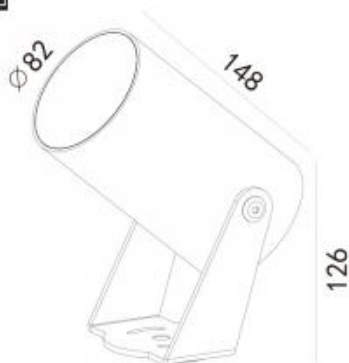

<https://uni-luce.com>

+39 339 505 5880

info@uni-luce.com

Via Monselice, 26, 20832 Desio

MB, Italy

MOPS 13NB

Available colors:	 384-B13NB
	 384-DGR13NB
Beam angle:	9°
LED Color:	3000K
System Power:	13W
CRI:	80
Lumen output:	1023lm
Material:	die-casting powder coating aluminum
Location:	Exterior
Fixation:	Garden spot
Product dimension:	82x126x148mm
Input:	220-240V 50\60Hz
IP:	65
Class:	I

<https://uni-luce.com>

+39 339 505 5880

info@uni-luce.com

Via Monselice, 26, 20832 Desio

MB, Italy

The floodlight MOPS is designed specially for landscape application. MOPS is the best choice for path illumination or garden light. MOPS comes in 2W, 4W, 6W, 12W and 26W. The smallest MOPS is available in stainless steel version. In its turn, 6W & 12W versions are available with extremely narrow beam angle for special accent lighting application.