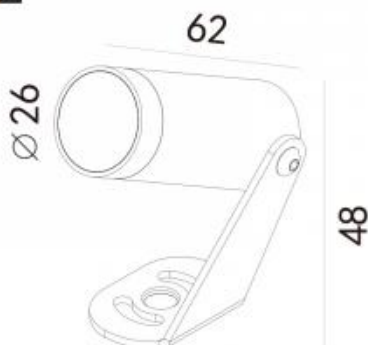

## MOPS 2

Available colors:

- 385-W2VD
- 385-B2VD
- 385-GR2VD
- 385-DGR2VD

Beam angle:	15° 18°
LED Color:	3000K
System Power:	2,2W DC24V
CRI:	80
Lumen output:	180lm
Material:	die-casting powder coating aluminum
Location:	Exterior
Fixation:	Garden spot
Product dimension:	26x62x48mm
Input:	24V DC
IP:	65
Class:	I