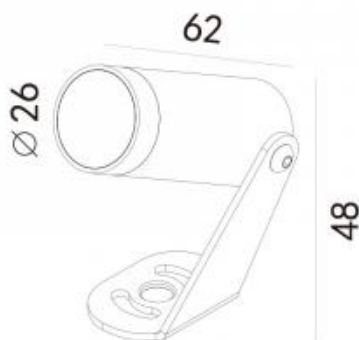

Lumen output:

180lm

Material:

die-casting powder coating aluminum

Location:

Exterior

Fixation:

Garden spot

Product dimension: 26x62x48mm

Input:

24V DC

IP:

65

Class:

I

<https://uni-luce.com>

+39 339 505 5880

info@uni-luce.com

Via Monselice, 26, 20832 Desio

MB, Italy

The floodlight MOPS is designed specially for landscape application. MOPS is the best choice for path illumination or garden light. MOPS comes in 2W, 4W, 6W, 12W and 26W. The smallest MOPS is available in stainless steel version. In its turn, 6W & 12W versions are available with extremely narrow beam angle for special accent lighting application.