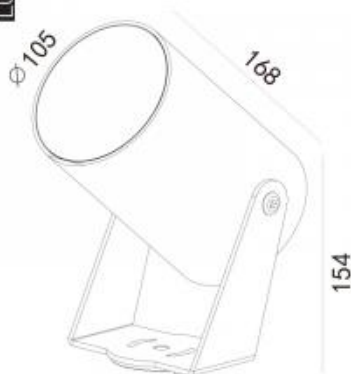

<https://uni-luce.com>
+39 339 505 5880
info@uni-luce.com

Via Monselice, 26, 20832 Desio
MB, Italy

MOPS 26

Available colors:

- 384-W26
- 384-B26
- 384-GR26
- 384-DGR26
- 384-DGR26

Beam angle: 19° 47° 33°
LED Color: 3000K
System Power: 26W
CRI: 80
Lumen output: 3192lm
Material: die-casting powder coating aluminum
Location: Exterior
Fixation: Garden spot
Product dimension: 105x154x168mm
Input: 220-240V 50\60Hz
IP: 65
Class: I

<https://uni-luce.com>

+39 339 505 5880

info@uni-luce.com

Via Monselice, 26, 20832 Desio

MB, Italy

The floodlight MOPS is designed specially for landscape application. MOPS is the best choice for path illumination or garden light. MOPS comes in 2W, 4W, 6W, 12W and 26W. The smallest MOPS is available in stainless steel version. In its turn, 6W & 12W versions are available with extremely narrow beam angle for special accent lighting application.