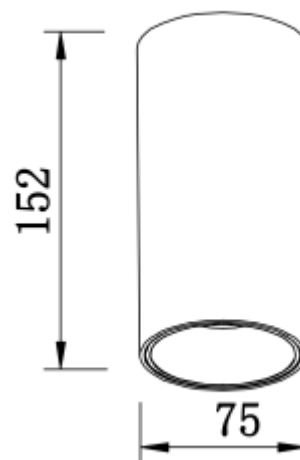

<https://uni-luce.com>
+39 339 505 5880
info@uni-luce.com

Via Monselice, 26, 20832 Desio
MB, Italy

NAVI 15 M 75

Available colors:

○ 23239-WW15-75

● 23239-BB15-75

● 23239-BG15-75

Beam angle: 20° 40°

LED Color: 2700K 3000K 4000K 6000K

System Power: 15W

CRI: 90

Lumen output: 1240lm

Material: aluminium

Location: Interior

Fixation: Ceiling

Installation: Surface

Product dimension: 75x152mm

Input: 220-240V 50/60HZ

IP: 54

Class: III

<https://uni-luce.com>

+39 339 505 5880

info@uni-luce.com

Via Monselice, 26, 20832 Desio