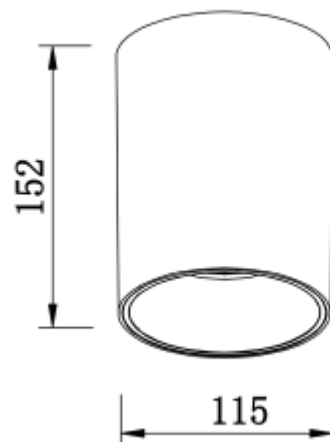

● 23241-BB30-115

● 23241-BG30-115

Beam angle: 20° 40°

LED Color: 2700K 3000K 4000K 6000K

System Power: 30W

CRI: 90

Lumen output: 2550lm

Material: aluminium

Location: Interior

Fixation: Ceiling

Installation: Surface

Product dimension: 115x152mm

Input: 220-240V 50/60HZ

IP: 54

Class: III

<https://uni-luce.com>

+39 339 505 5880

info@uni-luce.com

Via Monselice, 26, 20832 Desio

MB, Italy

NAVI is a simple surface mounted lamp. The collection comes in 6 sizes with 9W, 15W, 20W, 30W, 40W and 60W. Thanks to its IP54 rate, NAVI collection can be used in many different areas, be it interior or exterior zone. High power lamps are recommended to be used for areas with high ceilings, such as, hotel lobbies, airports, shopping malls, and other public areas.