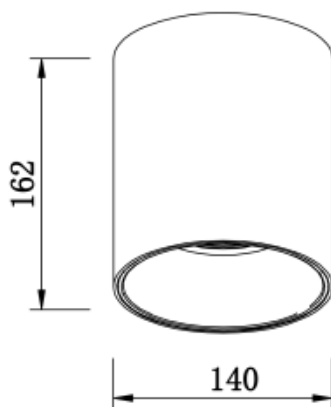

● 23242-BB40-140

● 23242-BG40-140

Beam angle: 20° 40°

LED Color: 2700K 3000K 4000K 6000K

System Power: 40W

CRI: 90

Lumen output: 3450lm

Material: aluminium

Location: Interior

Fixation: Ceiling

Installation: Surface

Product dimension: 140x162mm

Input: 220-240V 50/60HZ

IP: 54

Class: III

<https://uni-luce.com>