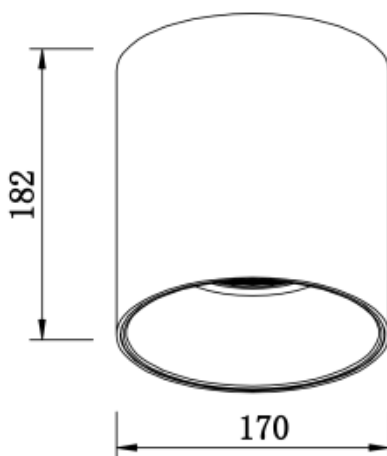

<https://uni-luce.com>
+39 339 505 5880
info@uni-luce.com

Via Monselice, 26, 20832 Desio
MB, Italy

NAVI 60 XXXL 141

Available colors:

○ 23243-WW60-170

◐ 23243-BB60-170

◑ 23243-BG60-170

Beam angle: 20° 40°

LED Color: 2700K 3000K 4000K 6000K

System Power: 60W

CRI: 90

Lumen output: 5525lm

Material: aluminium

Location: Interior

Fixation: Ceiling

Installation: Surface

Product dimension: 170x182

Input: 220-240V 50/60HZ

IP: 54

Class: III

<https://uni-luce.com>

+39 339 505 5880

info@uni-luce.com

Via Monselice, 26, 20832 Desio

MB, Italy

NAVI is a simple surface mounted lamp. The collection comes in 6 sizes with 9W, 15W, 20W, 30W, 40W and 60W. Thanks to its IP54 rate, NAVI collection can be used in many different areas, be it interior or exterior zone. High power lamps are recommended to be used for areas with high ceilings, such as, hotel lobbies, airports, shopping malls, and other public areas.