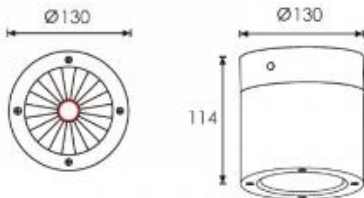

● 589-B11

● 589-GR11

● 589-DGR11

Beam angle: 15° 40°

LED Color: 3000K

System Power: 11W

CRI: 80

Lumen output: 896lm (6000K) 850lm (3000K)

Material: extruded aluminium alloy

Location: Exterior

Fixation: Ceiling

Installation: Surface

Product dimension: 130x114mm

Input: 220-240V 50\60Hz

IP: 65

Class: I