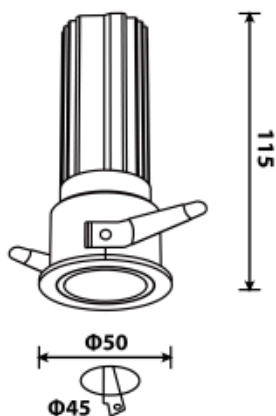

<https://uni-luce.com>
+39 339 505 5880
info@uni-luce.com

Via Monselice, 26, 20832 Desio
MB, Italy

NEXT 5 S

Available colors:

- 20034-WW10
- 20034-BB10
- 20034-WB10
- 20034-WG10
- 20034-BG10

Beam angle:	15° 24° 36°
LED Color:	2700K 3000K 4000K 6000K
System Power:	10W
CRI:	90
Lumen output:	586lm
Material:	aluminium
Location:	Interior
Fixation:	Ceiling
Installation:	Recessed
Product dimension:	D50x115mm
Cut hole size:	D45mm
Input:	220-240V 50/60HZ
IP:	44
Class:	III
DIM Option:	DALI TRIAC 1-10V DTW

<https://uni-luce.com>

+39 339 505 5880

info@uni-luce.com

Via Monselice, 26, 20832 Desio

MB, Italy

Special shaped design of the NEXT fixtures and its deeper placed LED source make sure that glare is reduced to a minimum when the lamp is installed in the ceiling. The small trim gives a refined touch to this elegant luminaire. The collection comes with fixed, adjusted and trimless structures. Besides all this, the lamp can be described as the smallest diameter with the high power.