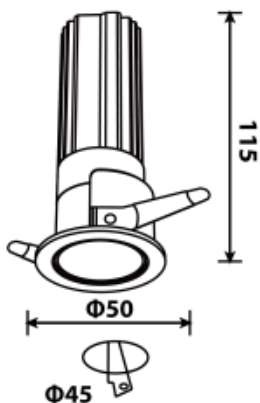

Beam angle:	15° 24° 36°
LED Color:	2700K 3000K 4000K 6000K
System Power:	10W
CRI:	90
Lumen output:	586lm
Material:	aluminium
Location:	Interior
Fixation:	Ceiling
Installation:	Recessed
Product dimension:	D50x115mm
Cut hole size:	D45mm
Input:	220-240V 50/60HZ
IP:	44
Class:	III
DIM Option:	DALI TRIAC 1-10V DTW

<https://uni-luce.com>

+39 339 505 5880

info@uni-luce.com

Via Monselice, 26, 20832 Desio

MB, Italy

Special shaped design of the NEXT fixtures and its deeper placed LED source make sure that glare is reduced to a minimum when the lamp is installed in the ceiling. The small trim gives a refined touch to this elegant luminaire. The collection comes with fixed, adjusted and trimless structures. Besides all this, the lamp can be described as the smallest diameter with the high power.