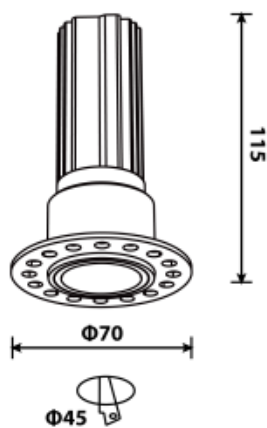

<https://uni-luce.com>
+39 339 505 5880
info@uni-luce.com

Via Monselice, 26, 20832 Desio
MB, Italy

NEXT 5 S

Available colors:

- ☐ 20036-W10TR
- ☒ 20036-B10TR
- ☐ 20036-G10TR

Beam angle:

15° 24° 36°

LED Color:

2700K 3000K 4000K 6000K

System Power:

10W

CRI:

90

Lumen output:

586lm

Material:

aluminium

Location:

Interior

Fixation:

Ceiling

Installation:

Recessed

Product dimension:

D70x115mm

Cut hole size:

D45mm

Input:

220-240V 50/60HZ

IP:

44

Class:

III

DIM Option:

DALI TRIAC 1-10V DTW