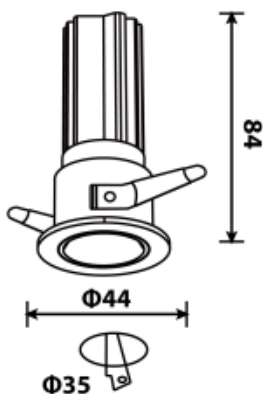

<https://uni-luce.com>
+39 339 505 5880
info@uni-luce.com

Via Monselice, 26, 20832 Desio
MB, Italy

NEXT 5 S

Available colors:

- 20030-WW5
- 20030-BB5
- 20030-WB5
- 20030-WG5
- 20030-BG5

Beam angle:	15° 24° 36°
LED Color:	2700K 3000K 4000K 6000K
System Power:	5W
CRI:	90
Lumen output:	297lm
Material:	aluminium
Location:	Interior
Fixation:	Ceiling
Installation:	Recessed
Product dimension:	D44x84mm
Cut hole size:	D35mm
Input:	220-240V 50/60HZ
IP:	44
Class:	III
DIM Option:	DALI TRIAC 1-10V DTW

<https://uni-luce.com>

+39 339 505 5880

info@uni-luce.com

Via Monselice, 26, 20832 Desio

MB, Italy

Special shaped design of the NEXT fixtures and its deeper placed LED source make sure that glare is reduced to a minimum when the lamp is installed in the ceiling. The small trim gives a refined touch to this elegant luminaire. The collection comes with fixed, adjusted and trimless structures. Besides all this, the lamp can be described as the smallest diameter with the high power.