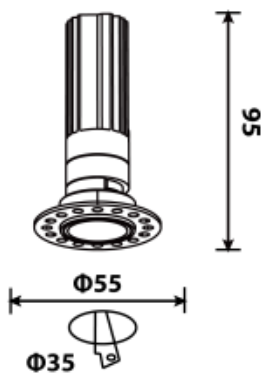

Available colors:

☐ 20032-W7ADTR

☒ 20032-B7ADTR

☐ 20032-G7ADTR

Beam angle: 15° 24° 36°

LED Color: 2700K 3000K 4000K 6000K

System Power: 7W

CRI: 90

Lumen output: 330lm

Material: aluminium

Location: Interior

Fixation: Ceiling

Installation: Recessed

Product dimension: D55x95mm

Cut hole size: D45mm

Input: 220-240V 50/60HZ

IP: 44

Class: III

DIM Option: DALI TRIAC 1-10V DTW