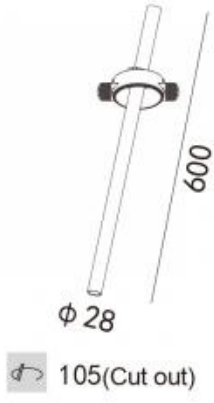

<https://uni-luce.com>
+39 339 505 5880
info@uni-luce.com

Via Monselice, 26, 20832 Desio
MB, Italy

NINA

Available colors:

- 443-W8TR
- 443-B8TR
- 443-G8TR
- 443-CD8TR
- 443-MG8TR
- 443-BZ8TR

Beam angle:	7° 13° 50°
LED Color:	2700K 3000K 4000K
LED power:	6,5W
System Power:	8W
CRI:	90
Lumen output:	754lm
Location:	Interior
Fixation:	Ceiling
Installation:	Recessed
Product dimension:	28x600mm
Cut hole size:	105mm
Input:	220-240V 50\60Hz
IP:	20
Class:	III
DIM Option:	ON/OFF DALI TRIAC

<https://uni-luce.com>

+39 339 505 5880

info@uni-luce.com

Via Monselice, 26, 20832 Desio

MB, Italy

Minimalism, functionality and versatility are the key terms to describe this NINA collection. The NINA was designed to meet multiple lighting requirements, an ideal solution for accent lighting in residential or commercial spaces. The rotating function of the lamp is allowing the user to move the luminaire in a very dynamic and fluid way, with no sight into the ceiling regardless of position. The length of the tube can be adjusted in accordance with the project needs, the lamp can be rotated up to 350° around the room.