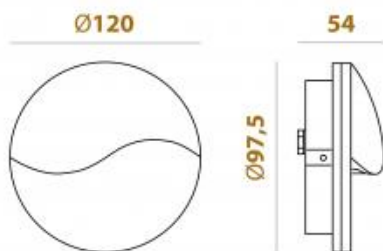

<https://uni-luce.com>
+39 339 505 5880
info@uni-luce.com

Via Monselice, 26, 20832 Desio
MB, Italy

OLMO

Available colors:

-  590-W4
-  590-B4
-  590-GR4
-  590-DGR4

Beam angle:	0°
LED Color:	3000K
System Power:	4W
CRI:	80
Lumen output:	36lm
Material:	die-casting powder coating aluminum
Location:	Exterior
Fixation:	Ceiling
Installation:	Surface
Product dimension:	120x54mm
Input:	220-240V 50\60Hz
IP:	65
Class:	I
Light Window:	PC T=6mm