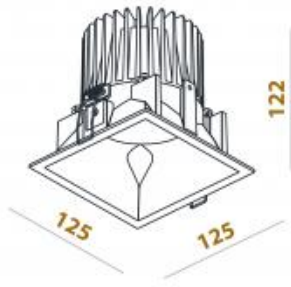

System Power: 20,5W, 350mA

CRI: 90

Lumen output: 1656lm

Material: aluminium

Location: Interior

Fixation: Ceiling

Installation: Recessed

Product dimension: 125x125x122mm

Cut hole size: 114x114mm

Input: 220-240V 50\60Hz

IP: 54

Class: I

DIM Option: ON/OFF DALI TRIAC DTW

<https://uni-luce.com>

+39 339 505 5880

[info@uni-luce.com](mailto:info@uni-luce.com)