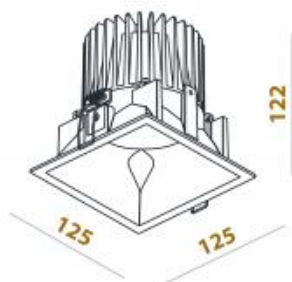

<https://uni-luce.com>

+39 339 505 5880

info@uni-luce.com

Via Monselice, 26, 20832 Desio

MB, Italy

ORAL +

Available colors:

○ 547-W29

● 547-B29

● 547-G29

Beam angle: 33° 45°

LED Color: 2700K 3000K 4000K

LED power: 25,7W

System Power: 28,5W, 700mA

CRI: 90

Lumen output: 2980lm

Material: aluminium

Location: Interior

Fixation: Ceiling

Installation: Recessed

Product dimension: 125x125x122mm

Cut hole size: 114x114mm

Input: 220-240V 50\60Hz

IP: 54

Class: I

DIM Option: ON/OFF DALI TRIAC DTW