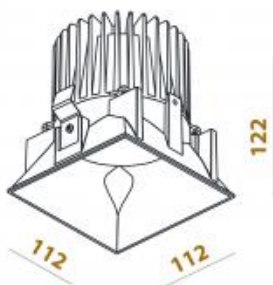

<https://uni-luce.com>
+39 339 505 5880
info@uni-luce.com

Via Monselice, 26, 20832 Desio
MB, Italy

ORA L+ TRIMLESS

Available colors:

○ 548-W29TR

● 548-B29TR

● 548-G29TR

Beam angle:	33° 45°
LED Color:	2700K 3000K 4000K
LED power:	25,7W
System Power:	28,5W, 350mA
CRI:	90
Lumen output:	2980lm
Material:	aluminium
Location:	Interior
Fixation:	Ceiling
Installation:	Recessed
Product dimension:	112x112x122mm
Cut hole size:	112x112mm
Input:	220-240V 50\60Hz
IP:	54
Class:	I
DIM Option:	ON/OFF DALI TRIAC DTW