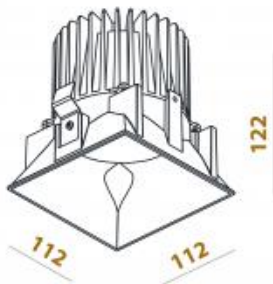

<https://uni-luce.com>
+39 339 505 5880
info@uni-luce.com

Via Monselice, 26, 20832 Desio
MB, Italy

ORAL TRIMLESS

Available colors:

-  548-W21TR
-  548-B21TR
-  548-G21TR

Beam angle:	32° 50°
LED Color:	2700K 3000K 4000K
LED power:	18W
System Power:	20,5W, 350mA
CRI:	90
Lumen output:	1656lm
Material:	aluminium
Location:	Interior
Fixation:	Ceiling
Installation:	Recessed
Product dimension:	112x112x122mm
Cut hole size:	112x112mm
Input:	220-240V 50\60Hz
IP:	54
Class:	I
DIM Option:	ON/OFF DALI TRIAC DTW