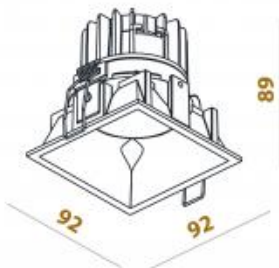

○ 547-W15

● 547-B15

● 547-G15

Available colors:

Beam angle: 30° 42°

LED Color: 2700K 3000K 4000K

LED power: 12,9W

System Power: 14,5W, 350mA

CRI: 90

Lumen output: 1439lm

Material: aluminium

Location: Interior

Fixation: Ceiling

Installation: Recessed

Product dimension: 92x92x89mm

Cut hole size: 86x86mm

Input: 220-240V 50\60Hz

IP: 54

Class: I

DIM Option: ON/OFF DALI TRIAC DTW