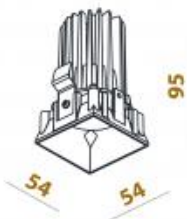

<https://uni-luce.com>

+39 339 505 5880

info@uni-luce.com

Via Monselice, 26, 20832 Desio

MB, Italy

ORA S+ TRIMLESS

Available colors:

○ 548-W11TR

● 548-B11TR

● 548-G11TR

Beam angle:

29° 38°

LED Color:

3000K

LED power:

9,2W

System Power:

11W, 300mA

CRI:

90

Lumen output:

1077lm

Material:

aluminium

Location:

Interior

Fixation:

Ceiling

Installation:

Recessed

Product dimension:

54x54x95mm

Cut hole size:

76x76mm

Input:

220-240V 50\60Hz

IP:

54

Class:

I