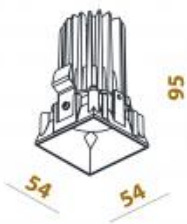

## ORA S TRIMLESS

Available colors:

○ 548-W8TR

● 548-B8TR

● 548-G8TR

Beam angle:	29° 38°
LED Color:	2700K 3000K 4000K
LED power:	6,6W
System Power:	8W, 700mA
CRI:	90
Lumen output:	809lm
Material:	aluminium
Location:	Interior
Fixation:	Ceiling
Installation:	Recessed
Product dimension:	54x54x95mm
Cut hole size:	76x76mm
Input:	220-240V 50\60Hz
IP:	54
Class:	I
DIM Option:	ON/OFF DALI TRIAC DTW