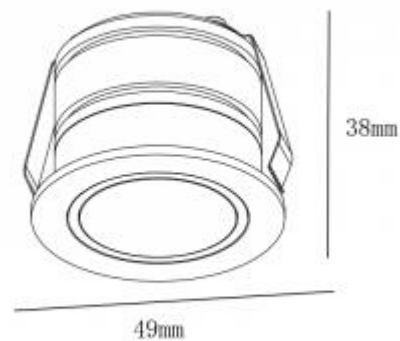

## ORIENT

Available colors:	○ 601-W3 ● 601-B3
Beam angle:	L°
LED Color:	2700K 3000K 4000K
LED power:	2W
System Power:	2,5W
CRI:	90
Lumen output:	220lm
Material:	aluminium
Location:	Interior
Fixation:	Wall
Installation:	Recessed
Product dimension:	49x38mm
Cut hole size:	45mm
Input:	220-240V 50\60Hz
IP:	65
Class:	I