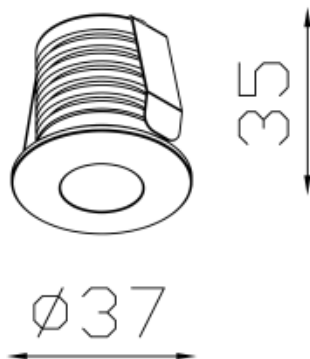

## OVO 3 RO

Available colors:	○ 20015-S3RO
Beam angle:	15° 25°
LED Color:	2700K 3000K 4000K 6000K
System Power:	3W
CRI:	90
Lumen output:	120lm
Material:	SUS316 stainless steel, aluminium
Location:	Interior
Fixation:	Ceiling
Installation:	Recessed
Product dimension:	D37x35mm
Cut hole size:	D32mm
Input:	220-240V 50/60HZ
IP:	66
Class:	III
DIM Option:	DALI TRIAC 1-10V DTW