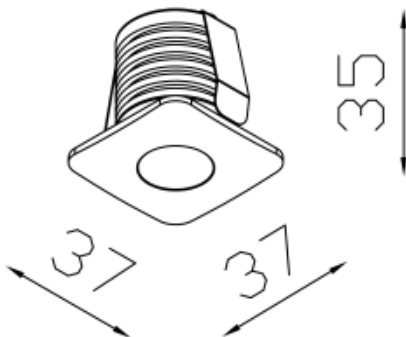

## OVO 3SQ

Available colors:	○ 20016-S3SQ
Beam angle:	15° 25°
LED Color:	2700K 3000K 4000K 6000K
System Power:	3W
CRI:	90
Lumen output:	120lm
Material:	SUS316 stainless steel, aluminium
Location:	Interior
Fixation:	Ceiling
Installation:	Recessed
Product dimension:	37x37x35mm
Cut hole size:	D32mm
Input:	220-240V 50/60HZ
IP:	66
Class:	III
DIM Option:	DALI TRIAC 1-10V DTW

<https://uni-luce.com>

+39 339 505 5880

[info@uni-luce.com](mailto:info@uni-luce.com)

Via Monselice, 26, 20832 Desio

MB, Italy

Being the smallest member of the UNI LUCE, OVO excels in minimalism in design and excellence in performance as it offers a 3W LED solution. It comes as an IP66 version. Thanks to stainless steel 316, the lamp can be used in wet interior areas, as long as outdoor zones. The collection comes in round and square shapes for choice.