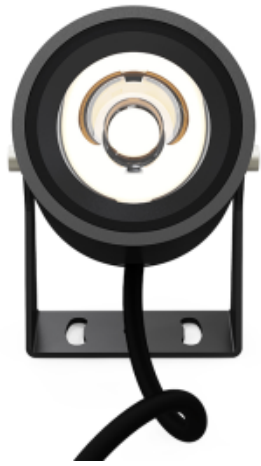

<https://uni-luce.com>
+39 339 505 5880
info@uni-luce.com

Via Monselice, 26, 20832 Desio
MB, Italy

OXY 10 L

Available colors:	<input type="radio"/> 20195-W10
	<input checked="" type="radio"/> 20195-B10
	<input type="radio"/> 20195-R10
	<input type="radio"/> 20195-R10
Beam angle:	10° 15° 20° 30° 40° 60° 10*45° 25*45°
LED Color:	2700K 3000K 4000K 6000K
System Power:	10W
CRI:	90
Lumen output:	1020lm
Material:	aluminium, glass
Location:	Exterior
Fixation:	Ground, Wall
Installation:	Floodlight
Product dimension:	D69mmL75mm
Input:	220-240V 50/60HZ
IP:	65
Class:	III
DIM Option:	DALI RGB DMX PWM RGBW
IK:	08

<https://uni-luce.com>

+39 339 505 5880

info@uni-luce.com

Via Monselice, 26, 20832 Desio

MB, Italy

OXY collection can be used throughout a complete outdoor project, to light up trees, emphasize architecture or highlight pathways.

Although compact in size, the clever design of OXY offers a solution without any visible cabling outside of the luminaire. The hinge of the projector not only serves to tilt it into the wanted direction, it also hides away a passage for the cabling. Wide variety of beam angles from narrow beam to wide, as long as asymmetrical.