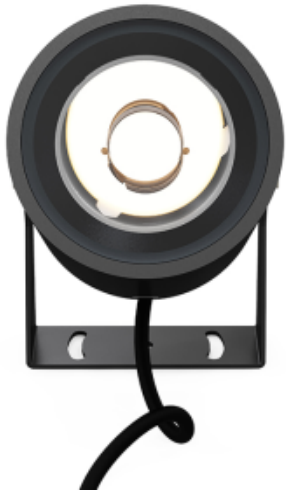

<https://uni-luce.com>
+39 339 505 5880
info@uni-luce.com

Via Monselice, 26, 20832 Desio
MB, Italy

OXY 23 XXL

Available colors:	<input type="radio"/> 20196-W25
	<input type="radio"/> 20196-B25
	<input type="radio"/> 20196-R25
Beam angle:	10° 15° 20° 30° 40° 60° 10*45° 25*45°
LED Color:	2700K 3000K 4000K 6000K
System Power:	23W
CRI:	90
Lumen output:	2330lm
Material:	aluminium, glass
Location:	Exterior
Fixation:	Ground, Wall
Installation:	Floodlight
Product dimension:	D105mmxL120mm
Input:	220-240V 50/60HZ
IP:	65
Class:	III
DIM Option:	DALI RGB DMX PWM RGBW
IK:	08

<https://uni-luce.com>

+39 339 505 5880

info@uni-luce.com

Via Monselice, 26, 20832 Desio

MB, Italy

OXY collection can be used throughout a complete outdoor project, to light up trees, emphasize architecture or highlight pathways.

Although compact in size, the clever design of OXY offers a solution without any visible cabling outside of the luminaire. The hinge of the projector not only serves to tilt it into the wanted direction, it also hides away a passage for the cabling. Wide variety of beam angles from narrow beam to wide, as long as asymmetrical.