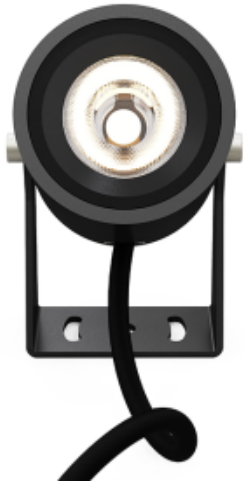

<https://uni-luce.com>
+39 339 505 5880
info@uni-luce.com

Via Monselice, 26, 20832 Desio
MB, Italy

OXY 6 M

Available colors:	<input type="radio"/> 20194-W6
	<input checked="" type="radio"/> 20194-B6
	<input type="radio"/> 20194-R6
Beam angle:	10° 15° 20° 30° 40° 60° 10*45° 25*45°
LED Color:	2700K 3000K 4000K 6000K
System Power:	6W
CRI:	90
Lumen output:	454lm
Material:	aluminium, glass
Location:	Exterior
Fixation:	Wall Ground
Installation:	Floodlight
Product dimension:	D55xL70mm
Input:	220-240V 50/60HZ
IP:	65
Class:	III
DIM Option:	DALI RGB DMX PWM RGBW
IK:	08

<https://uni-luce.com>

+39 339 505 5880

info@uni-luce.com

Via Monselice, 26, 20832 Desio

MB, Italy

OXY collection can be used throughout a complete outdoor project, to light up trees, emphasize architecture or highlight pathways.

Although compact in size, the clever design of OXY offers a solution without any visible cabling outside of the luminaire. The hinge of the projector not only serves to tilt it into the wanted direction, it also hides away a passage for the cabling. Wide variety of beam angles from narrow beam to wide, as long as asymmetrical.