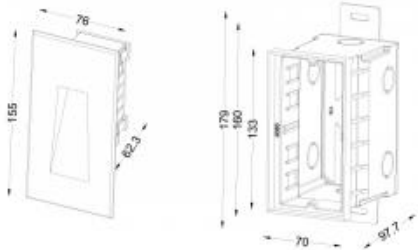

<https://uni-luce.com>
+39 339 505 5880
info@uni-luce.com

Via Monselice, 26, 20832 Desio
MB, Italy

PATHFINDER

- 394-B4
- 394-GR4
- 394-DGR4

Available colors:

Beam angle:	Asymmetric° Asymmetric°
LED Color:	3000K 6000K
System Power:	1x4W
Lumen output:	64lm(6000K) 55lm (3000K)
Material:	die-casting powder coating aluminum
Location:	Exterior
Fixation:	Wall
Installation:	Recessed
Product dimension:	155x76x62,3mm
Input:	220-240V 50\60Hz 24V DC
IP:	54
Class:	II
Front cover:	die-casting powder coating aluminum
LED:	SMD3030

<https://uni-luce.com>

+39 339 505 5880

info@uni-luce.com

Via Monselice, 26, 20832 Desio

MB, Italy

This simple recessed wall lamp is the best guidance light. Minimature lamp gives soft and comfortable lighting effect. Two designs are available for choice.